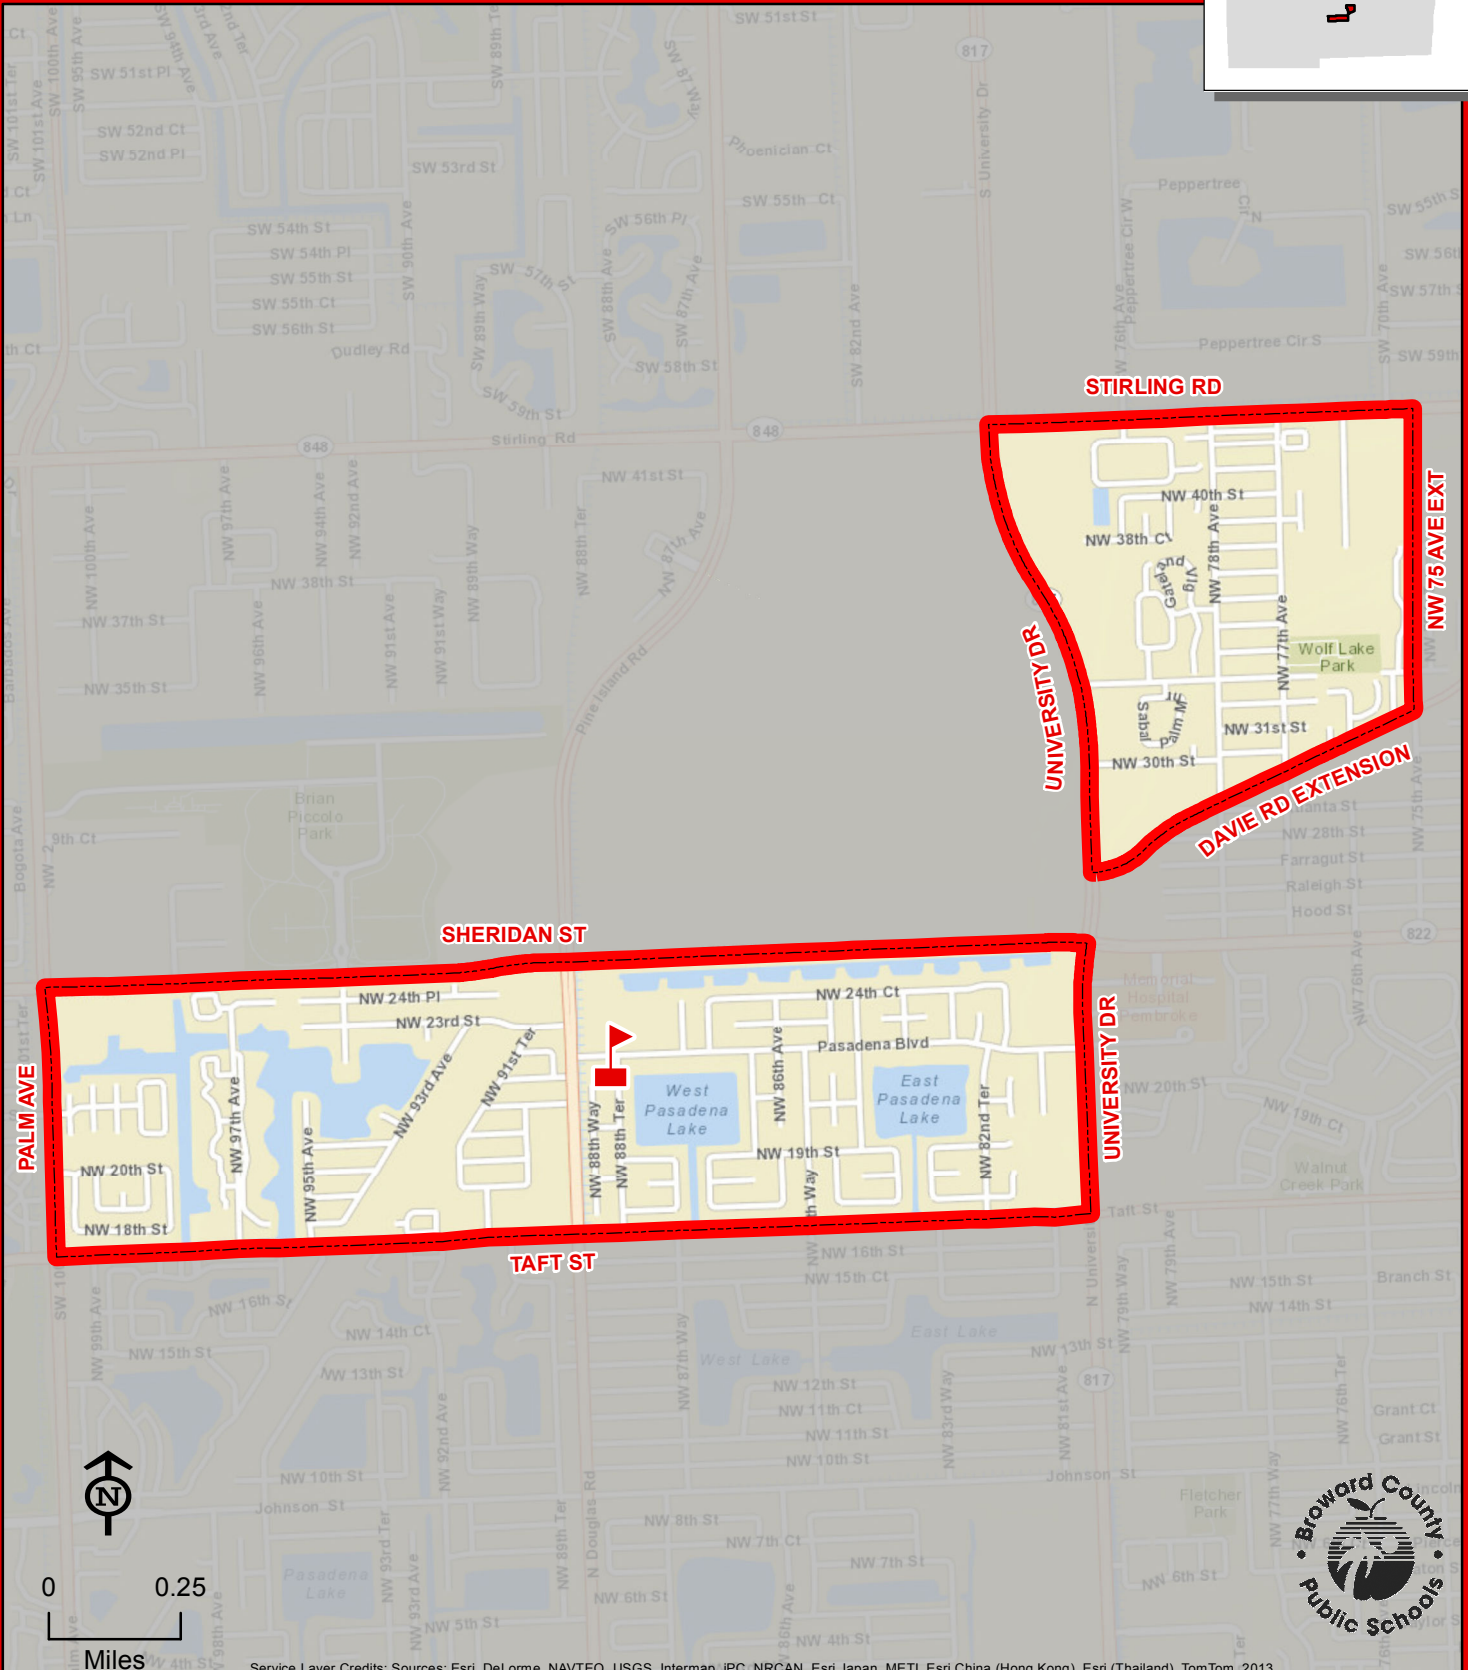

# PASADENA LAKES ELEMENTARY SCHOOL

8801 PASADENA BOULEVARD  
PEMBROKE PINES, FLORIDA 33024  
754-323-6900

PASADENA LAKES

THIS MAP IS FOR CONCEPTUAL PURPOSES ONLY AND SHOULD NOT BE USED FOR LEGAL BOUNDARY DETERMINATIONS